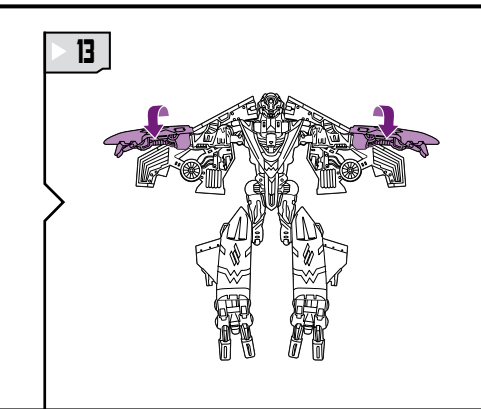

TRANSFORMERS

SUNSPOT™

LEVEL: 0 1 **2** 3 4 5

EASY

DECEPTICON®

NOTE: Some parts are made to detach if excessive force is applied and are designed to be reattached if separation occurs. Adult supervision may be necessary for younger children.

6 BACK VIEW **7** **8** FRONT VIEW

9 SIDE VIEW **10** **11** **12**

BATTLE MODE

CHANGING TO VEHICLE MODE

CHANGING TO ROBOT MODE

Retain instructions for future reference.

© 2010 Hasbro. All Rights Reserved.
TM & © denote U.S. Trademarks.
Manufactured under license from Tomy Company, Ltd.

NEED HELP?
TRANSFORMERS.COM/INSTRUCTIONS

Product and colors may vary.
Some poses may require hand support.

P/N 7084220000

Not suitable for children under 3 years because of small parts – choking hazard.