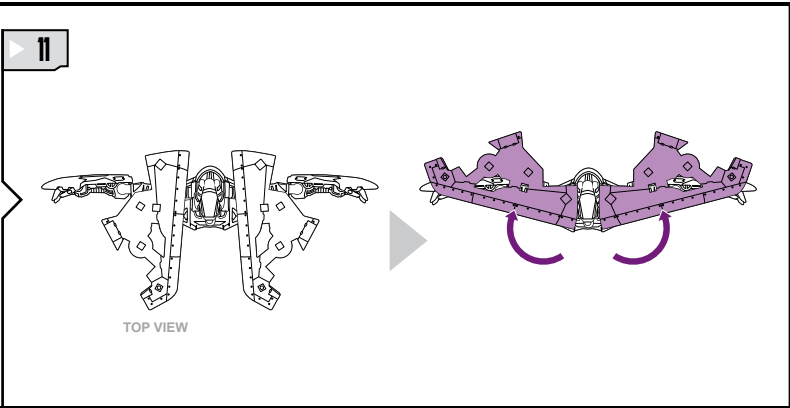

TRANSFORMERS

SUNSPOT™

LEVEL: 0 1 **2** 3 4 5

EASY

DECEPTICON®

NOTE: Some parts are made to detach if excessive force is applied and are designed to be reattached if separation occurs. Adult supervision may be necessary for younger children.

6 BACK VIEW **7** **8** FRONT VIEW

9 SIDE VIEW **10** **11** **12**

BATTLE MODE

CHANGING TO VEHICLE MODE

CHANGING TO ROBOT MODE

Retain instructions for future reference.

© 2010 Hasbro. All Rights Reserved.
TM & © denote U.S. Trademarks.
Manufactured under license from Tomy Company, Ltd.