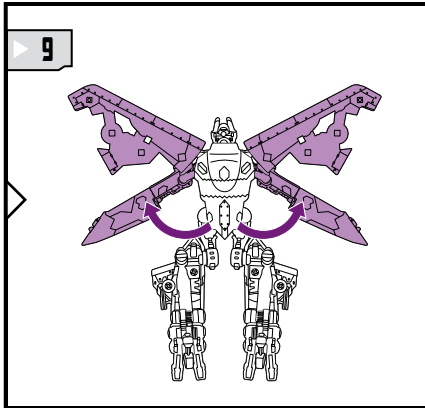

TRANSFORMERS

SUNSPOT™

LEVEL: 0 1 **2** 3 4 5

EASY

DECEPTICON®

NOTE: Some parts are made to detach if excessive force is applied and are designed to be reattached if separation occurs. Adult supervision may be necessary for younger children.

6 BACK VIEW **7** **8** FRONT VIEW

9 SIDE VIEW **10** **11** **12**

BATTLE MODE

CHANGING TO VEHICLE MODE

CHANGING TO ROBOT MODE

Retain instructions for future reference.

© 2010 Hasbro. All Rights Reserved.
TM & © denote U.S. Trademarks.
Manufactured under license from Tomy Company, Ltd.

NEED HELP?
TRANSFORMERS.COM/INSTRUCTIONS

Product and colors may vary.
Some poses may require hand support.

P/N 7084220000

Not suitable for children under 3 years because of small parts – choking hazard.