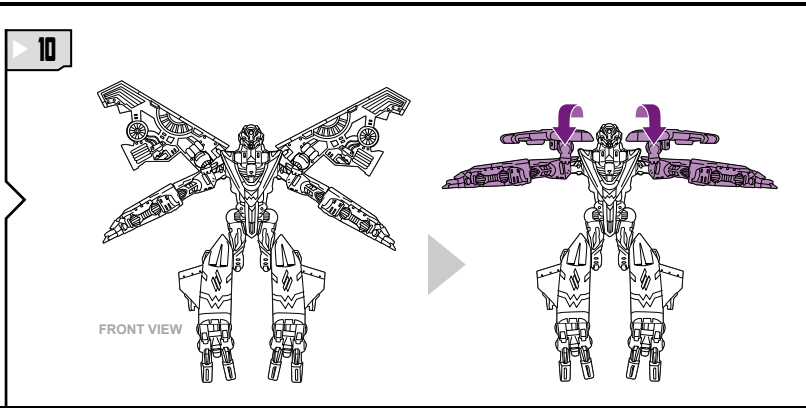

TRANSFORMERS

SUNSPOT™

LEVEL: 0 1 **2** 3 4 5

EASY

DECEPTICON®

NOTE: Some parts are made to detach if excessive force is applied and are designed to be reattached if separation occurs. Adult supervision may be necessary for younger children.

6 BACK VIEW **7** **8** FRONT VIEW

9 SIDE VIEW **10** **11** **12**

BATTLE MODE

CHANGING TO VEHICLE MODE

CHANGING TO ROBOT MODE

Retain instructions for future reference.

© 2010 Hasbro. All Rights Reserved.
TM & © denote U.S. Trademarks.
Manufactured under license from Tomy Company, Ltd.