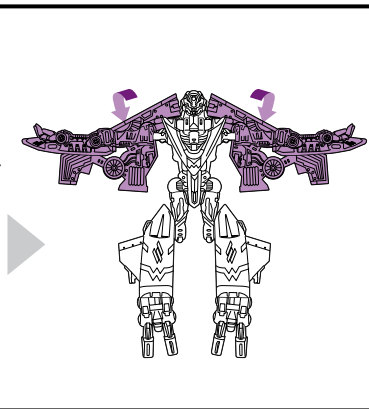

TRANSFORMERS

SUNSPOT™

LEVEL: 0 1 **2** 3 4 5

EASY

DECEPTICON®

NOTE: Some parts are made to detach if excessive force is applied and are designed to be reattached if separation occurs. Adult supervision may be necessary for younger children.

6 BACK VIEW **7** **8** FRONT VIEW

9 SIDE VIEW **10** **11** **12**

BATTLE MODE

CHANGING TO VEHICLE MODE

CHANGING TO ROBOT MODE

Retain instructions for future reference.

© 2010 Hasbro. All Rights Reserved.
TM & © denote U.S. Trademarks.
Manufactured under license from Tomy Company, Ltd.