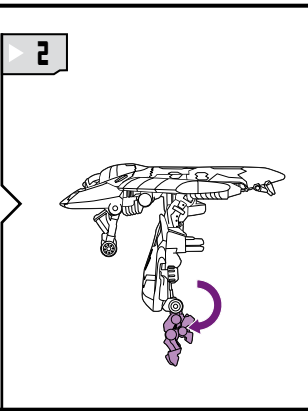

TRANSFORMERS

SUNSPOT™

LEVEL: 0 1 **2** 3 4 5

EASY

DECEPTICON®

NOTE: Some parts are made to detach if excessive force is applied and are designed to be reattached if separation occurs. Adult supervision may be necessary for younger children.

6 BACK VIEW **7** **8** FRONT VIEW

9 SIDE VIEW **10** **11** **12**

BATTLE MODE

CHANGING TO VEHICLE MODE

CHANGING TO ROBOT MODE

Retain instructions for future reference.

© 2010 Hasbro. All Rights Reserved.
TM & © denote U.S. Trademarks.
Manufactured under license from Tomy Company, Ltd.

NEED HELP?
TRANSFORMERS.COM/INSTRUCTIONS

Product and colors may vary.
Some poses may require hand support.

P/N 7084220000

Not suitable for children under 3 years because of small parts – choking hazard.