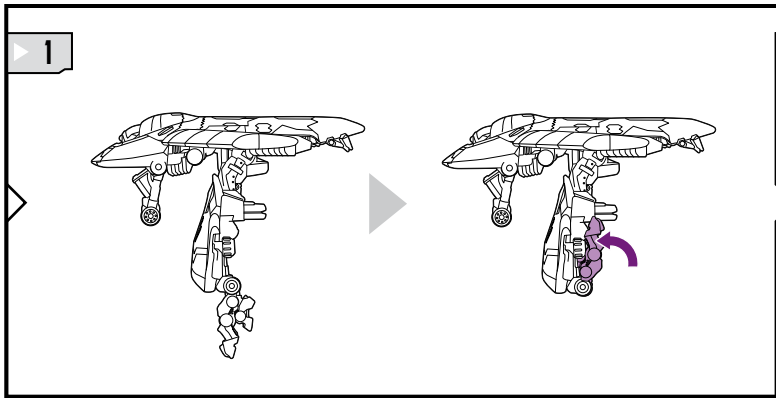

CHANGING TO VEHICLE MODE