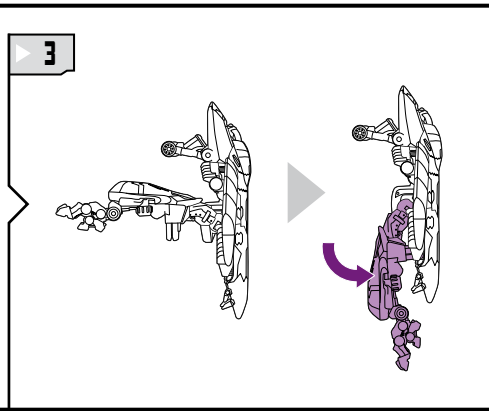

TRANSFORMERS

SUNSPOT™

LEVEL: 0 1 **2** 3 4 5

EASY

DECEPTICON®

NOTE: Some parts are made to detach if excessive force is applied and are designed to be reattached if separation occurs. Adult supervision may be necessary for younger children.

6 BACK VIEW **7** **8** FRONT VIEW

9 SIDE VIEW **10** **11** **12**

BATTLE MODE

CHANGING TO VEHICLE MODE

CHANGING TO ROBOT MODE

Retain instructions for future reference.

© 2010 Hasbro. All Rights Reserved.
TM & © denote U.S. Trademarks.
Manufactured under license from Tomy Company, Ltd.

NEED HELP?
TRANSFORMERS.COM/INSTRUCTIONS

Product and colors may vary.
Some poses may require hand support.

P/N 7084220000

Not suitable for children under 3 years because of small parts – choking hazard.