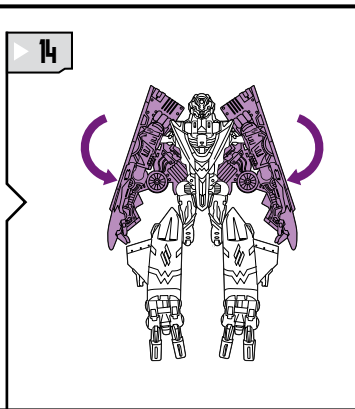

TRANSFORMERS

SUNSPOT™

LEVEL: 0 1 **2** 3 4 5

EASY

DECEPTICON®

NOTE: Some parts are made to detach if excessive force is applied and are designed to be reattached if separation occurs. Adult supervision may be necessary for younger children.

6 BACK VIEW **7** **8** FRONT VIEW

9 SIDE VIEW **10** **11** **12**

BATTLE MODE

CHANGING TO VEHICLE MODE

CHANGING TO ROBOT MODE

Retain instructions for future reference.

© 2010 Hasbro. All Rights Reserved.
TM & © denote U.S. Trademarks.
Manufactured under license from Tomy Company, Ltd.

NEED HELP?
TRANSFORMERS.COM/INSTRUCTIONS

Product and colors may vary.
Some poses may require hand support.

P/N 7084220000

Not suitable for children under 3 years because of small parts – choking hazard.