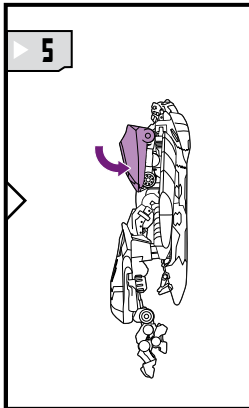

TRANSFORMERS

SUNSPOT™

LEVEL: 0 1 **2** 3 4 5

EASY

DECEPTICON®

NOTE: Some parts are made to detach if excessive force is applied and are designed to be reattached if separation occurs. Adult supervision may be necessary for younger children.

6 BACK VIEW **7** **8** FRONT VIEW

9 SIDE VIEW **10** **11** **12**

BATTLE MODE

CHANGING TO VEHICLE MODE

CHANGING TO ROBOT MODE

Retain instructions for future reference.

© 2010 Hasbro. All Rights Reserved.
TM & © denote U.S. Trademarks.
Manufactured under license from Tomy Company, Ltd.

NEED HELP?
TRANSFORMERS.COM/INSTRUCTIONS

Product and colors may vary.
Some poses may require hand support.

P/N 7084220000

Not suitable for children under 3 years because of small parts – choking hazard.